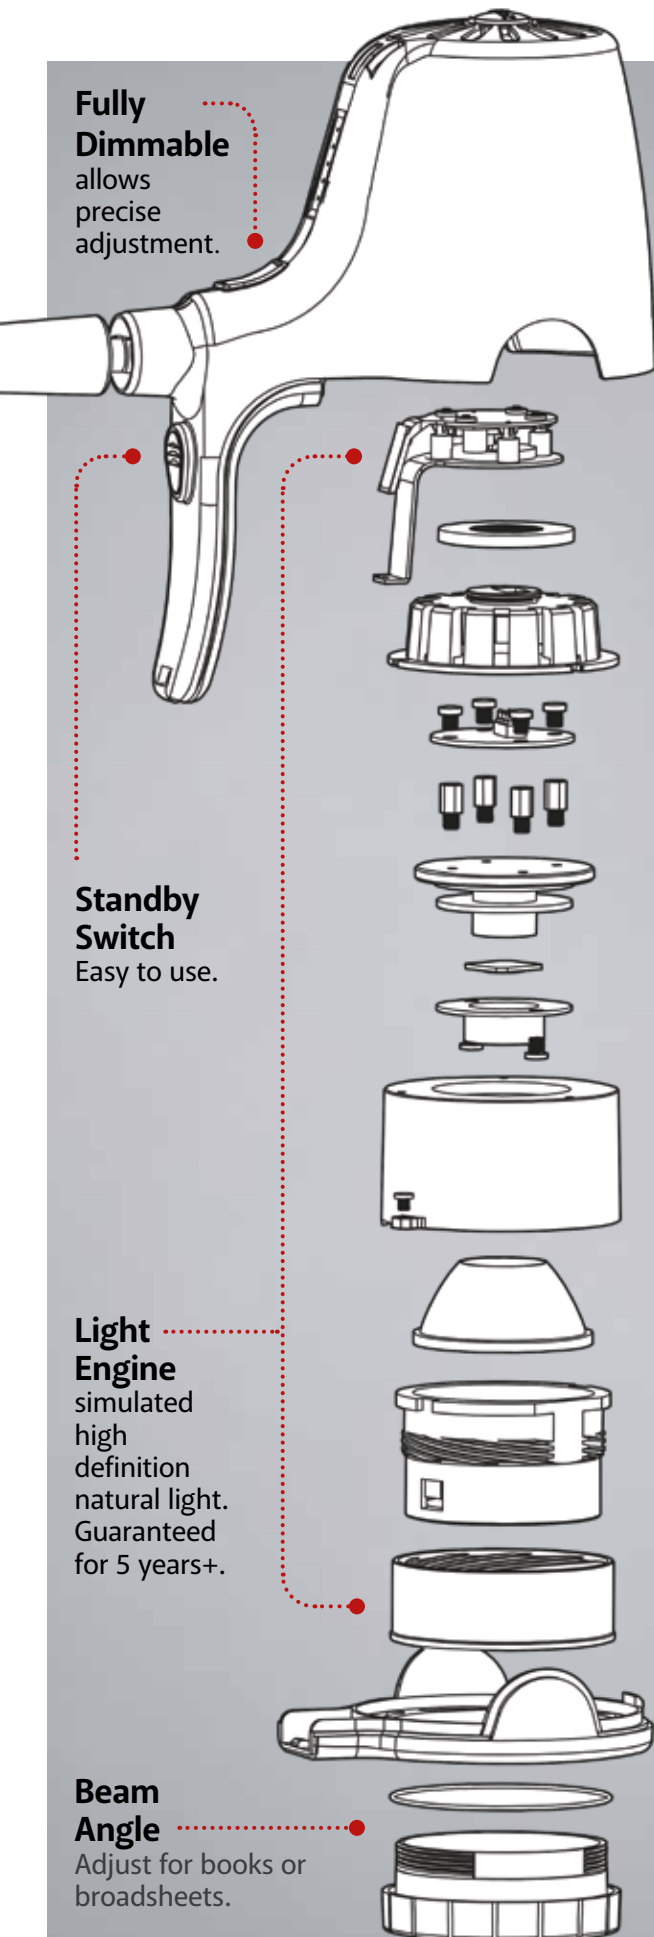

MACULAR SOCIETY CONFERENCE

EXCLUSIVE OFFER

Save £150

Fully Dimmable
allows precise adjustment.

Standby Switch
Easy to use.

Light Engine
simulated high definition natural light. Guaranteed for 5 years+.

Beam Angle
Adjust for books or broadsheets.

Finding it a strain to read print?

Shining a better light is an instant, painless, non-invasive way of seeing detail and colour more clearly.

High-definition light improves focus and clarity. It restores a blurred, frustrating world to vivid colours and rich detail.

- Fully dimmable natural light*
- Variable beam width
- Recommended by over 500 opticians

The super bright light beam has been carefully engineered to mirror the daylight spectrum.

Building each light requires 224 bespoke components, 24 machines in five countries and the care of 85 technicians.

You can try one risk-free at home for 30 days. Love the difference it makes, or we will collect it and refund you in full. 98 in every 100 people who try one, love it and keep it.

You have nothing to lose.